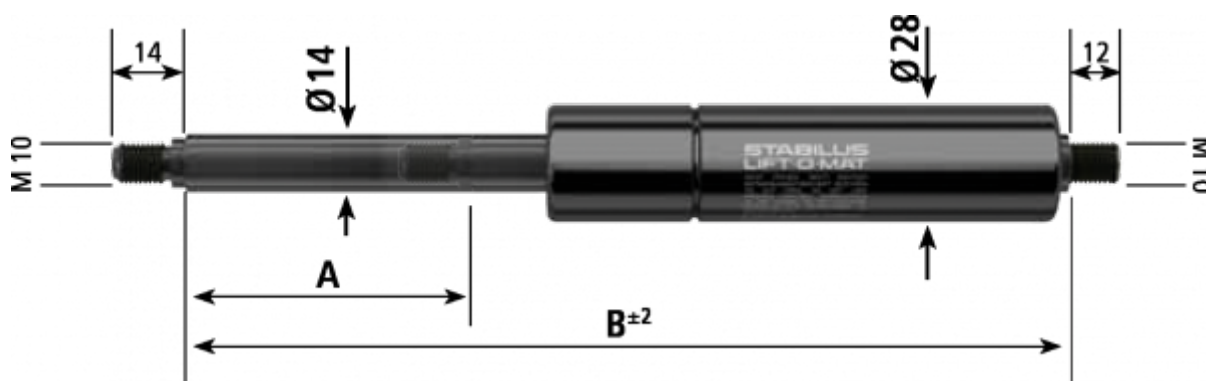

Data Sheet

Article number: 042384SM1600

Description: Stabilus Gas Spring without fittings size. 14/28
1600N length 470mm, stroke 200mm Type 2384SM

Measures

A	= 200
B	= 470
Pressure (N)	= 1600
Size	= 14/28
Type	= 2384SM